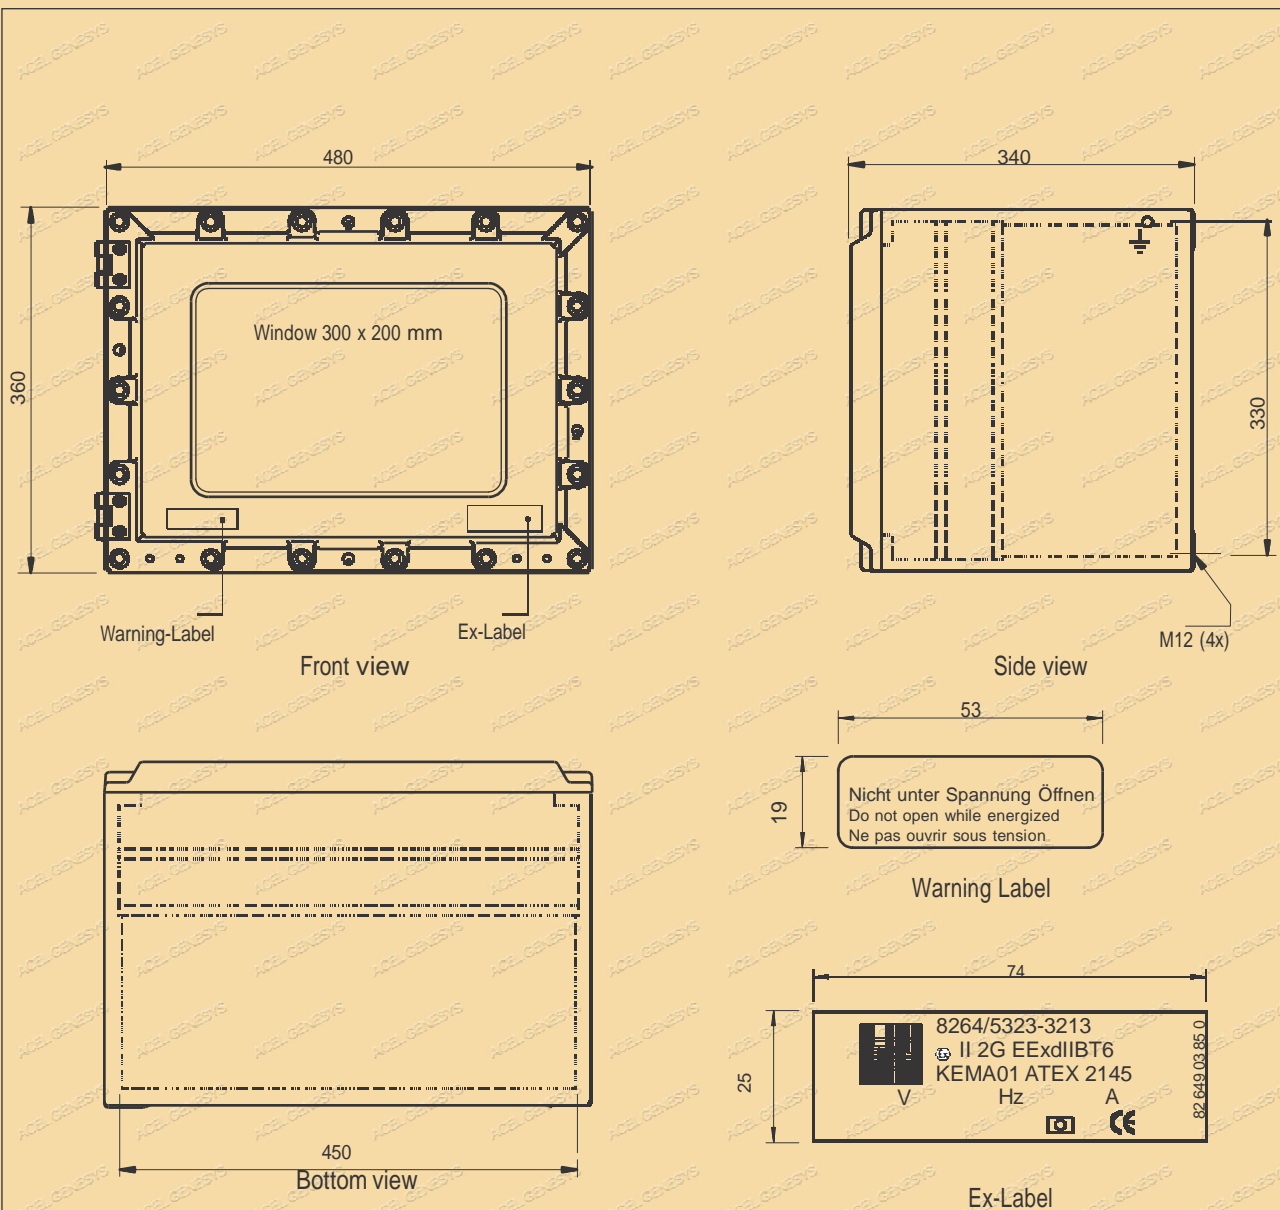

Dimensions

Photos non contractuelles
Les spécifications sont données à titre indicatif ; elles sont susceptibles d'être modifiées sans préavis.
Toutes les marques citées sont déposées par leurs propriétaires respectifs.
ACEL GENESYS S.A.S. – Z.A. – 1, route de Galluis – 78940 La Queue Lez Yvelines
Tél : 01.34.86.45.56 – Fax : 01.34.86.42.83 – <http://www.acelgenesys.fr>